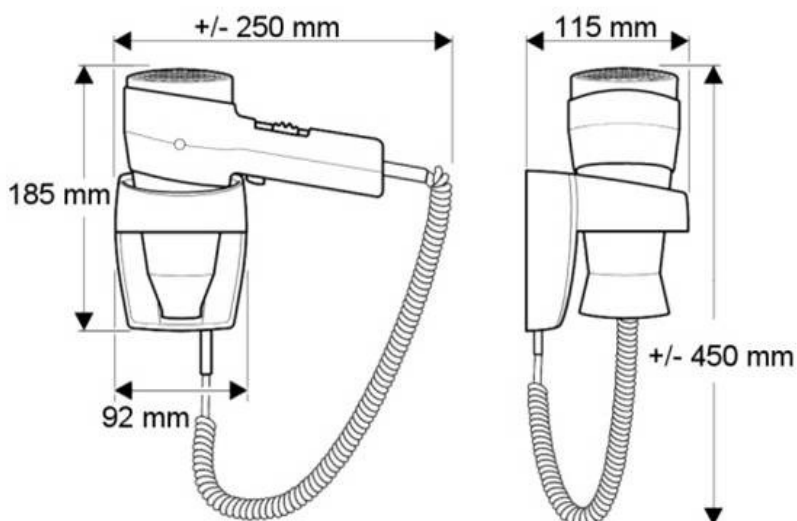

### Packing Details

Width - 18.5 cm

Height - 23 cm

Depth - 9 cm

Weight - 0.72 kg

**SWISS  MADE**

The manufacturer reserve the right to change specifications without prior notice